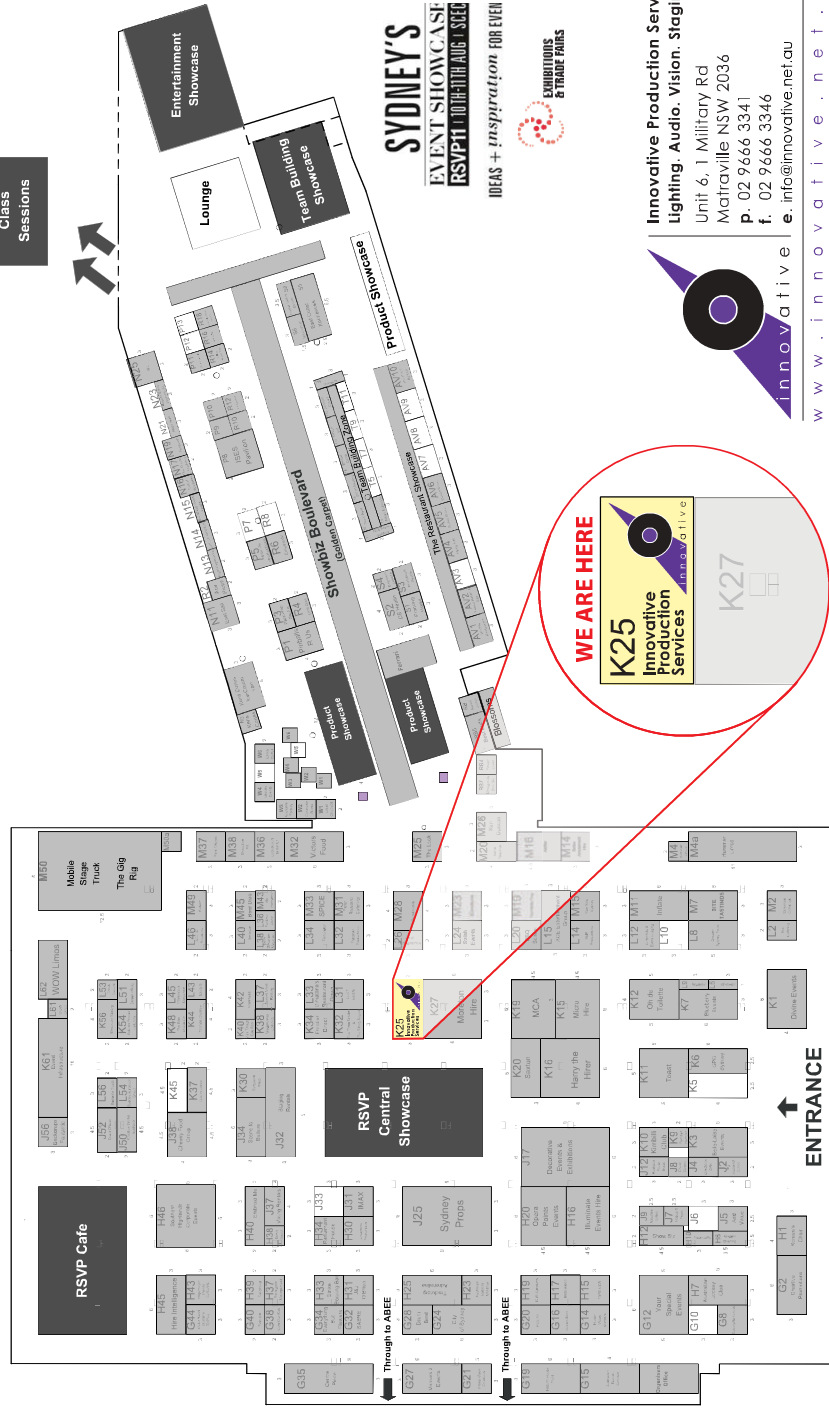

Sydney's Event Showcase 2011 Floorplan

SYDNEY'S
EVENT SHOWCASE
RSVP 11.10-11.18 AUG. 10.00
 IDEAS + inspiration FOR EVERY EXHIBITION & TRADE FAIR

Innovative Production Services
 Lighting. Audio. Vision. Staging.
 Unit 6, 1 Military Rd
 Maitaville NSW 2036
 p. 02 9666 3341
 f. 02 9666 3346
 e. info@innovative.net.au