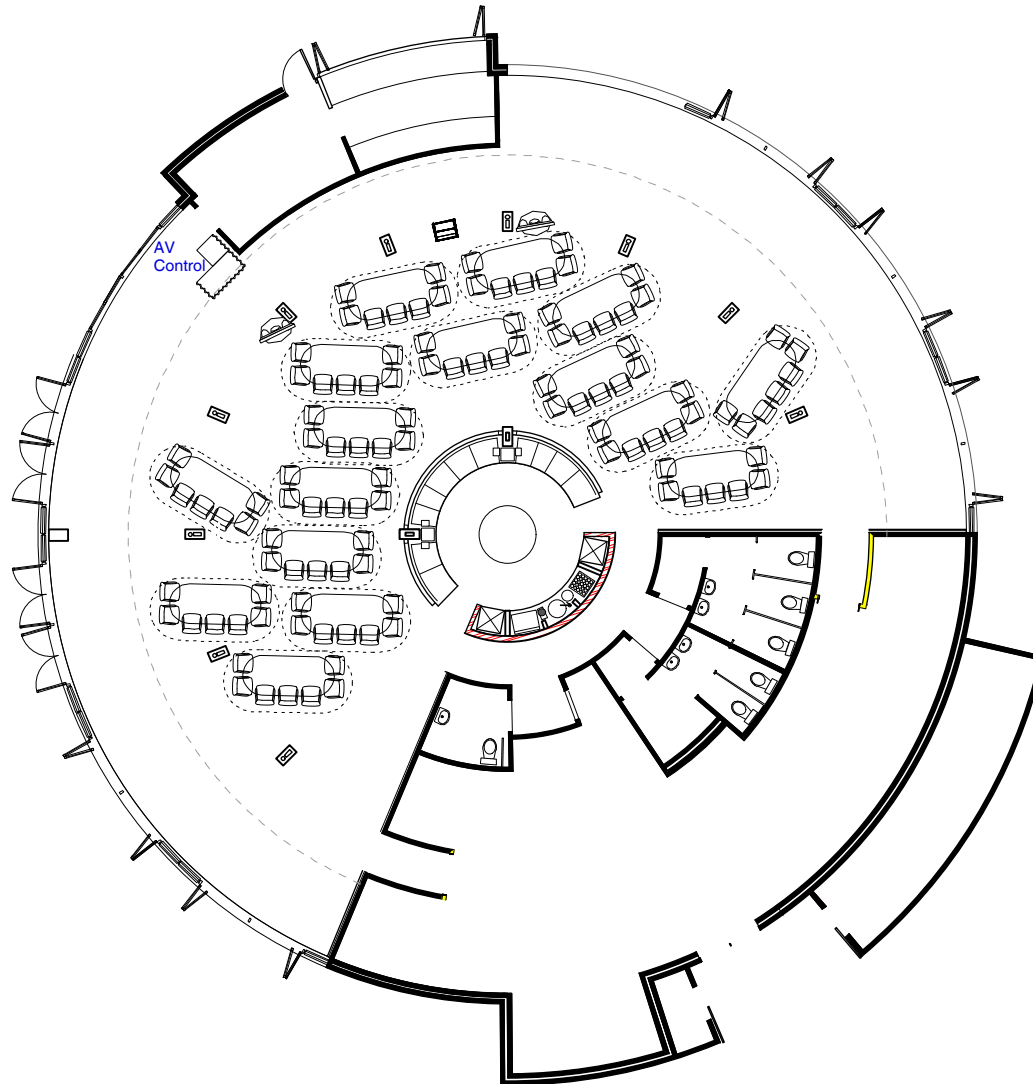

Capacities:

180 guests for a seated event with dance floor

240 guests for a seated event without a dance floor

350 for a Cocktail event

1 Art Gallery Road, Sydney NSW 2000

e pavilion@trippaswhite.com.au

p 02 9232 1322

Venue Furniture:

- Oval Dining Table 2.42m x 1.05m
- Square Dining/Cafe Table 0.8m x 0.8m x 0.72m High
- Round Dining/Cafe Table 1.05m x 0.72m High

ISSUE	DATE	REVISION	PROJECT #	
PROJECT			16 Tables of 8 Caberet Style	
CLIENT			Client Name	PROJECT # Proj No.
DWG			A4 Floor Plan	DWG # A4001
			DATE #	Date
			SCALE @ A3	1:100
			DRAWN	??
			CHKD	??
			REVISION	