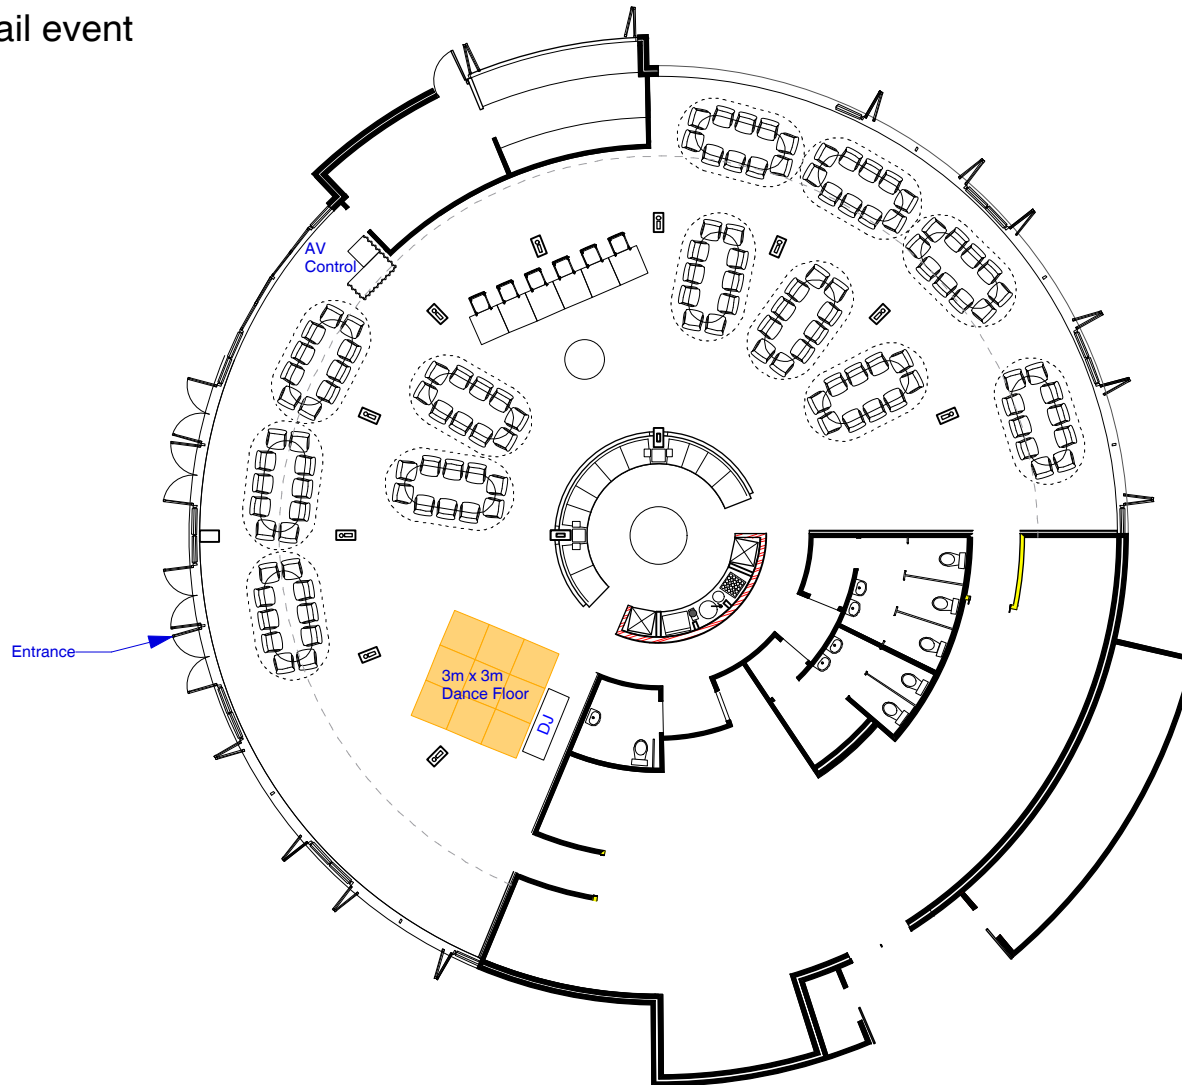

Capacities:

180 guests for a seated event with dance floor

240 guests for a seated event without a dance floor

350 for a Cocktail event

1 Art Gallery Road, Sydney NSW 2000

e pavilion@trippaswhite.com.au

p 02 9232 1322

Venue Furniture:

- Oval Dining Table 2.42m x 1.05m
- Square Dining/Cafe Table 0.8m x 0.8m x 0.72m High
- Round Dining/Cafe Table 1.05m x 0.72m High

innovative

LIGHTING
AUDIO
VISION
STAGING

ISSUE	DATE	REVISION	PROJECT #
PROJECT 12 Tables of 10 and Dance Floor, Bridal Table, Cake Table			V1.3
CLIENT	Cake Table Client Name	DATE #	Date
DWG	A4 Floor Plan	SCALE @ A3	1:100
		DRAWN	Brendan S
		CHKD	??
		REVISION	