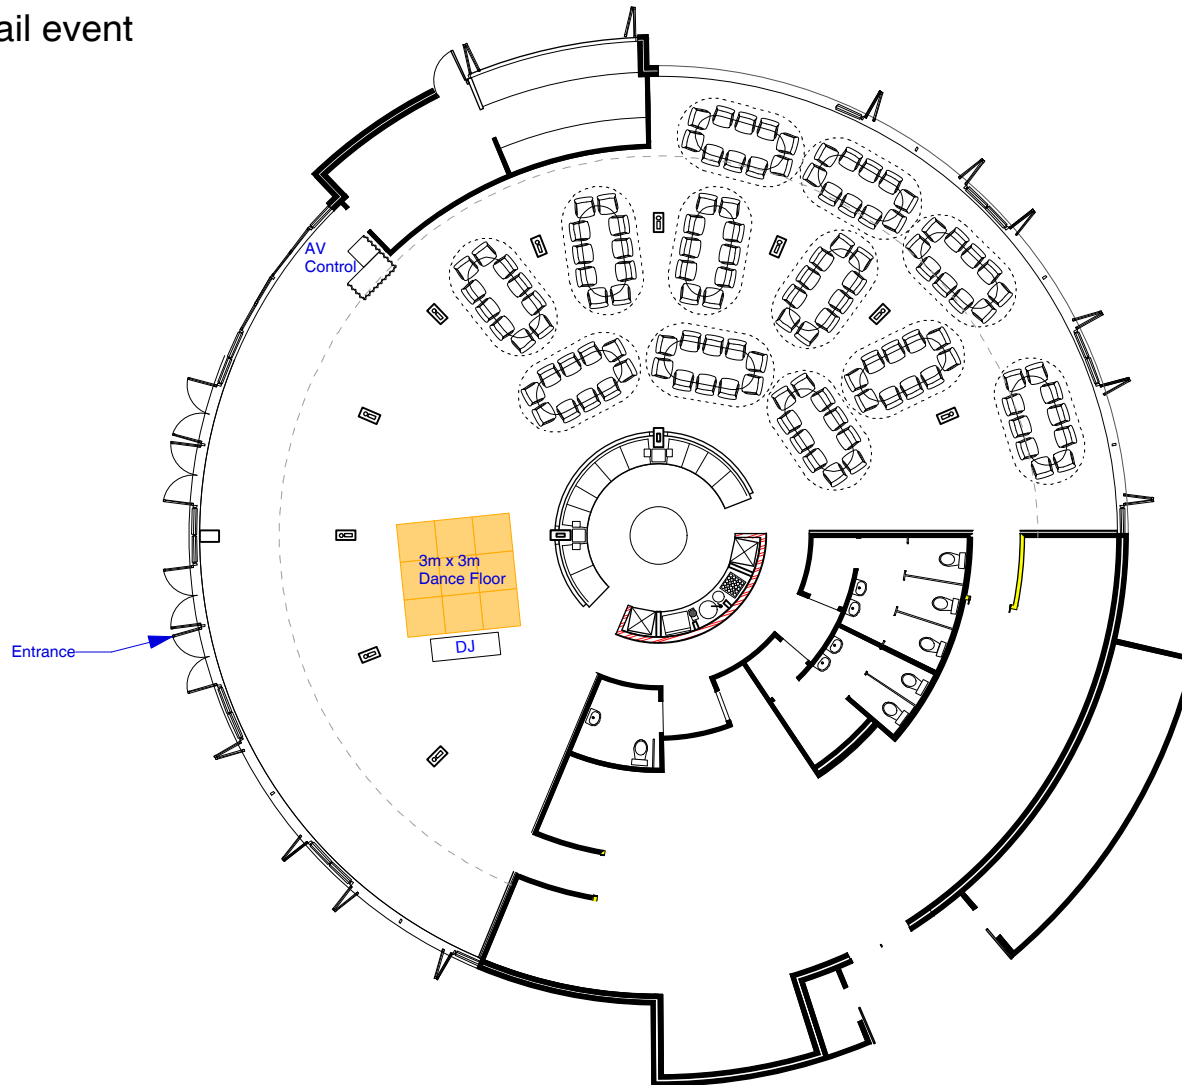

Capacities:

180 guests for a seated event with dance floor

240 guests for a seated event without a dance floor

350 for a Cocktail event

1 Art Gallery Road, Sydney NSW 2000

e pavilion@trippaswhite.com.au

p 02 9232 1322

Venue Furniture:

- Oval Dining Table 2.42m x 1.05m
- Square Dining/Cafe Table 0.8m x 0.8m x 0.72m High
- Round Dining/Cafe Table 1.05m x 0.72m High

ISSUE	DATE	REVISION	PROJECT #
PROJECT			V1.3
CLIENT			DWG #
A4 Floor Plan			A4001
DATE #			REVISION
Client Name			??
DATE			
SCALE @ A3			
1:100			
DRAWN			
Brendan S			
CHKD			
??			