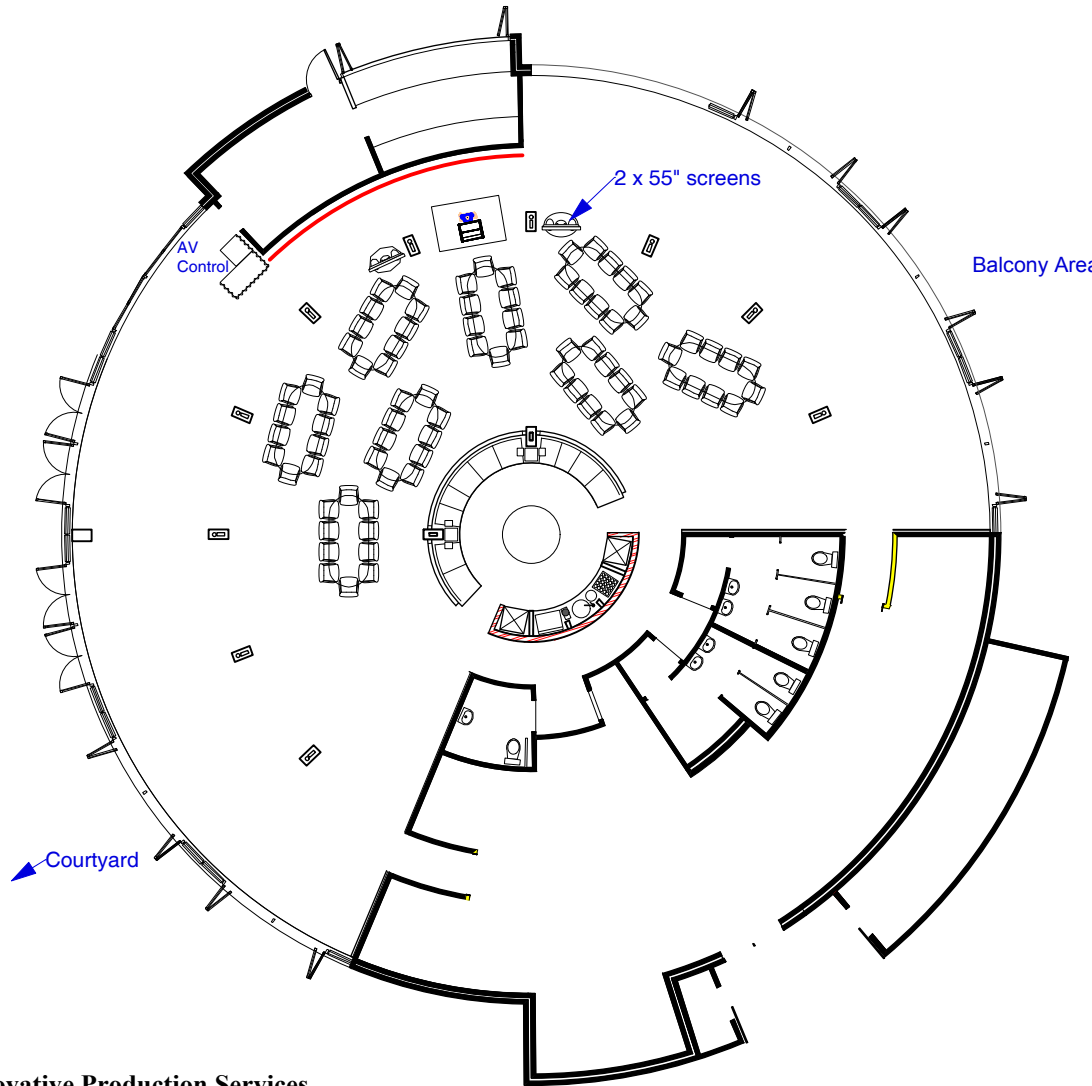

Capacities:

180 guests for a seated event with dance floor

240 guests for a seated event without a dance floor

350 for a Cocktail event

1 Art Gallery Road, Sydney NSW 2000

e pavilion@trippaswhite.com.au

p 02 9232 1322

Venue Furniture:

-  Oval Dining Table 2.42m x 1.05m
-  Square Dining/Cafe' Table 0.8m x 0.8m x 0.72m High
-  Round Dining/Cafe' Table 1.05m x 0.72m High

Innovative Production Services
Lighting, Audio, Vision, Staging
 Unit 3/19-21 Wilson St
 Botany 2019
 p 02 9666 3341 f 02 9666 3346
 e pavilion@innovative.net.au
 w www.innovative.net.au

Drg No.	V1.1	Client:	Client	Scale:	1:150 A4
Date:	Date	Event:	Event	Job Ref:	Job Ref.
Drawn By:	Brendan S	Venue:	The Pavilion	Ceiling Ht:	
Notes:	Notes				