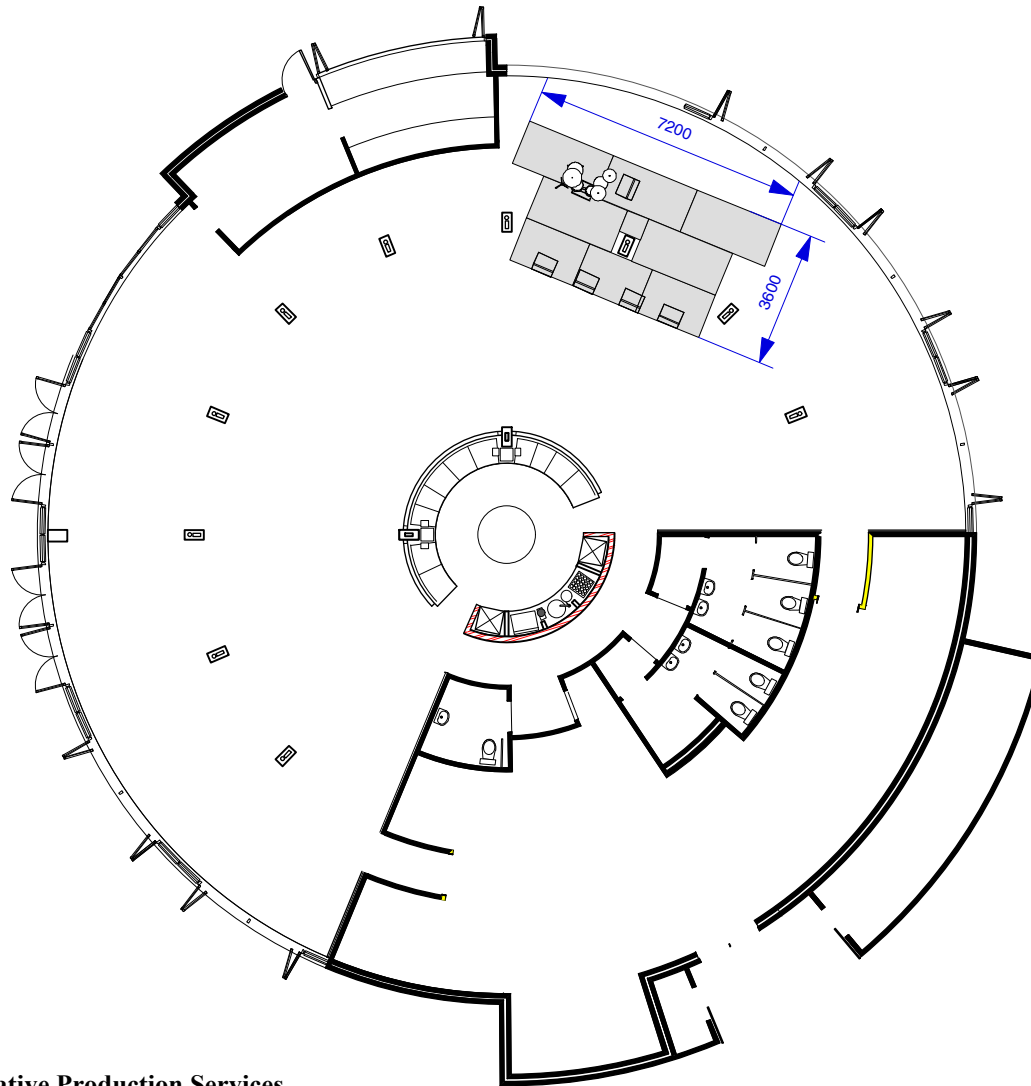

Capacities:

180 guests for a seated event with dance floor

240 guests for a seated event without a dance floor

350 for a Cocktail event

1 Art Gallery Road, Sydney NSW 2000

e pavilion@trippaswhite.com.au

p 02 9232 1322

Venue Furniture:

Oval Dining Table 2.42m x 1.05m

Square Dining/Cafe' Table 0.8m x 0.8m x 0.72m High

Round Dining/Cafe' Table 1.05m x 0.72m High

Innovative Production Services
Lighting, Audio, Vision, Staging

Unit 3/19-21 Wilson St
Botany 2019

p 02 9666 3341 f 02 9666 3346

e pavilion@innovative.net.au

w www.innovative.net.au

Drg No.	V1.1	Client:	Pulse Communications	Scale:	1:150 A4
Date:	08/05/10	Event:	???	Job Ref:	Job Ref.
Drawn By:	Brendan	Venue:	The Pavilion	Ceiling Ht:	
Notes:	Notes				