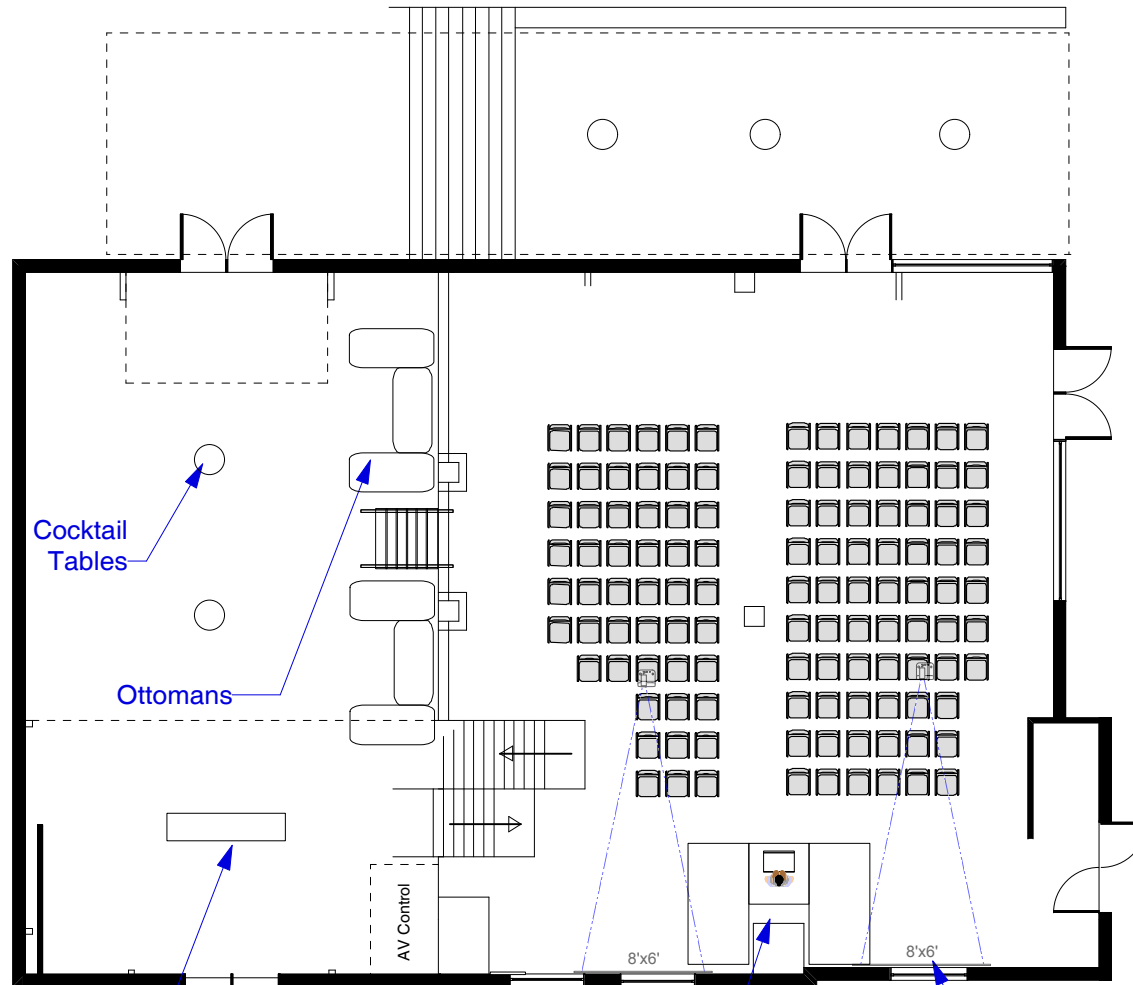

Simmer On The Bay
 13 Hickson Rd, Walsh Bay, NSW 2000
 e events@simmeronthebay.com.au
 w www.simmeronthebay.com.au
 p 02 9247 2457

Venue Furniture:

- Dining Table 1.8m x 1.2m
- 145 x White Chairs 0.6m wide x 0.5m deep
- Plastic Tresstle Table 1.82m x 0.75m x 0.75m
- 12 x Day Beds 1.68m x 0.78m x 0.43m
- 1 x Green Wooden Table 2.35m x 0.55m
- 9 x Adjustable Cocktail Tables 0.6m dia x 0.6m-0.9m high

117 PAX

LIGHTING
 AUDIO
 VISION
 STAGING

ISSUE	DATE	REVISION	PROJECT #
PROJECT			V1.1
CLIENT			DWG #
DWG			100
DATE #			REVISION
SCALE @ A3			
DRAWN			
CHKD			