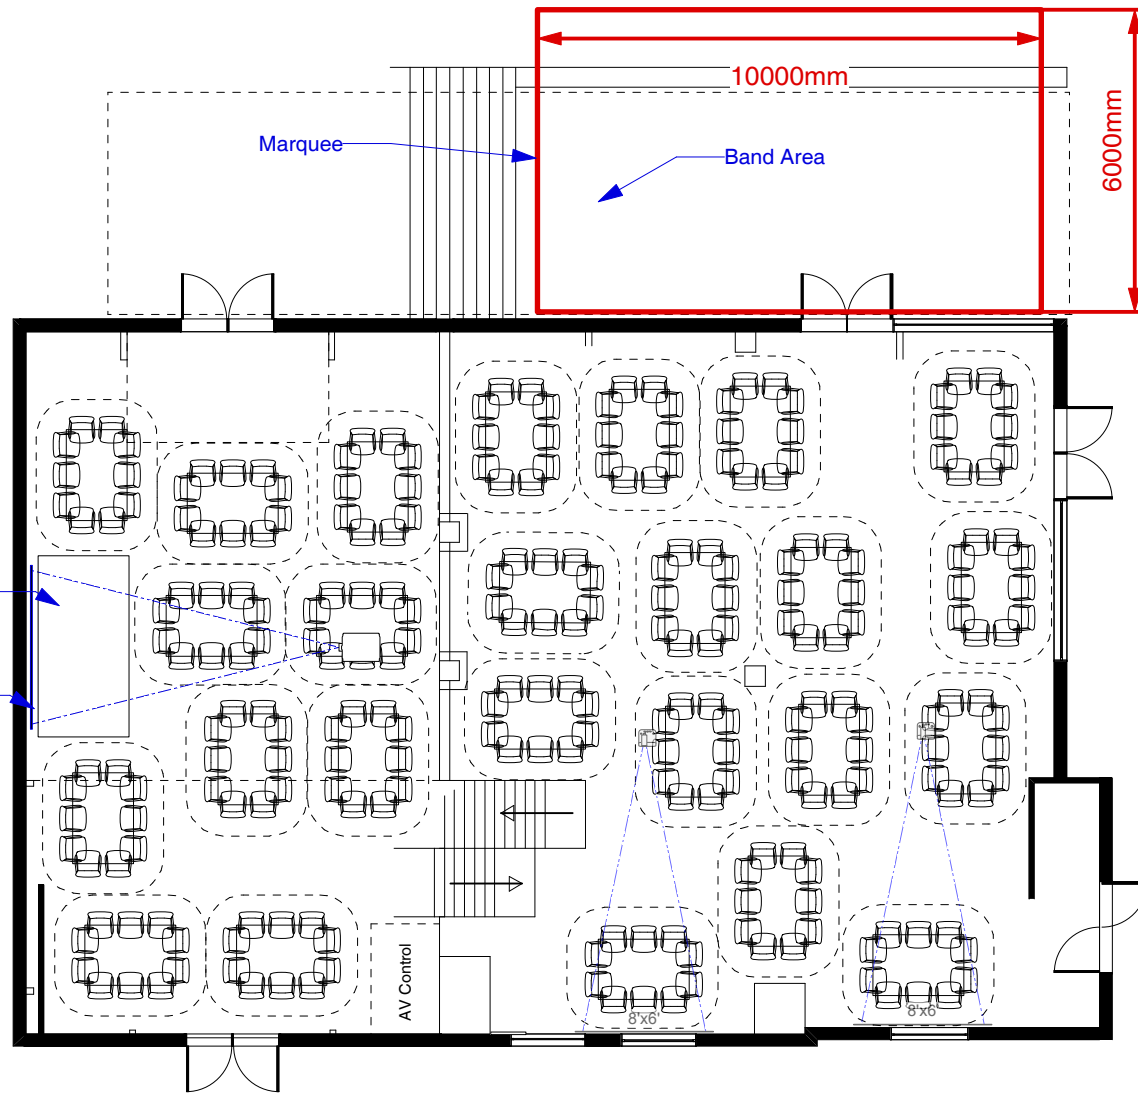

Simmer On The Bay
 13 Hickson Rd, Walsh Bay, NSW 2000
 e events@simmeronthebay.com.au
 w www.simmeronthebay.com.au
 p 02 9247 2457

Venue Furniture:

-  Dining Table 1.8m x 1.2m
-  145 x White Chairs 0.6m wide x 0.5m deep
-  Plastic Trestle Table 1.82m x 0.75m x 0.75m
-  12 x Day Beds 1.68m x 0.78m x 0.43m
-  1 x Green Wooden Table 2.35m x 0.55m
-  9 x Adjustable Cocktail Tables 0.6m dia x 0.6m-0.9m high

250 Pax

LIGHTING
 AUDIO
 VISION
 STAGING

ISSUE	DATE	REVISION	PROJECT #
PROJECT 250Pax Awards Style Event			V1.1
CLIENT	Client Name	DATE #	Date
DWG	A4 Floor Plan	SCALE @ A3	1:100
		DRAWN	Brendan S
		CHKD	??
		DWG #	A4001
		REVISION	