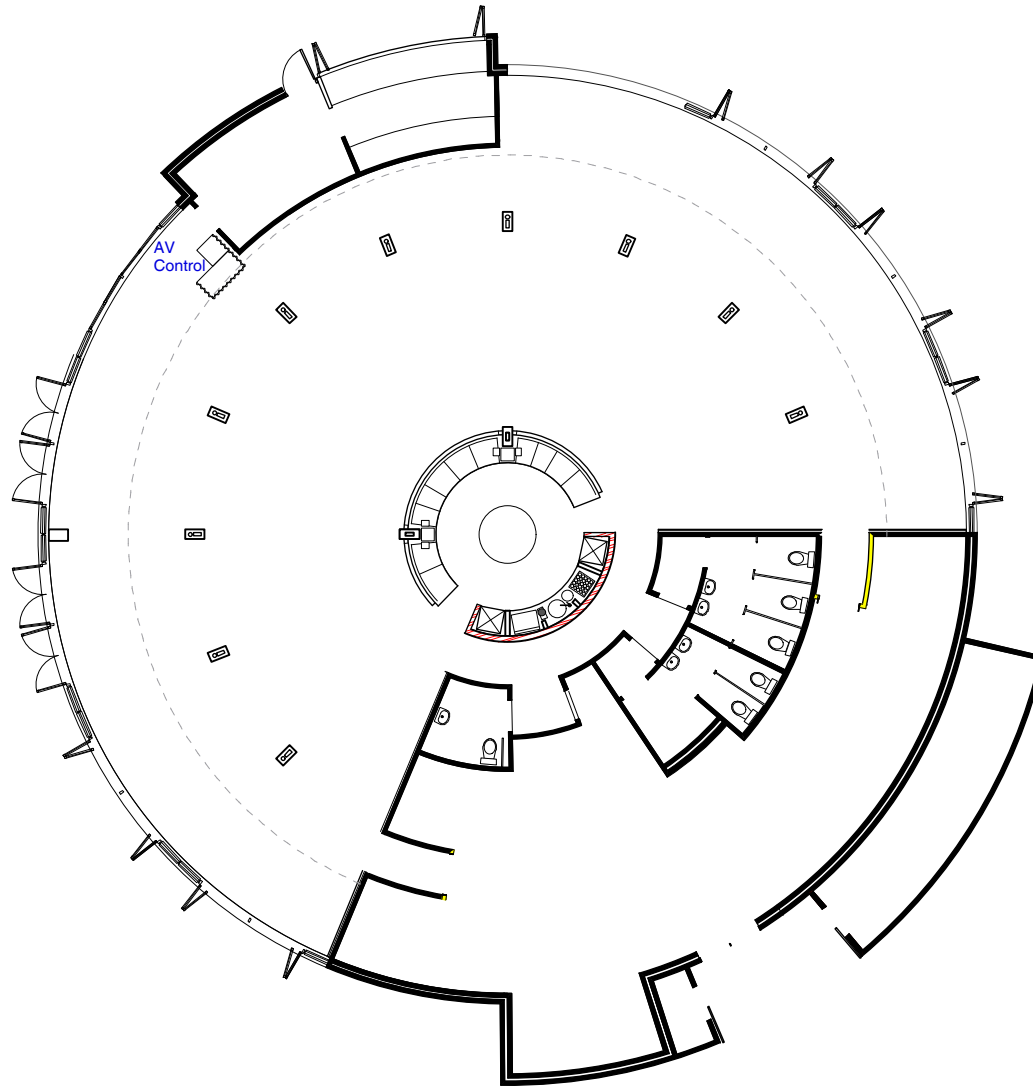

Capacities:

180 guests for a seated event with dance floor

240 guests for a seated event without a dance floor

350 for a Cocktail event

1 Art Gallery Road, Sydney NSW 2000

e pavilion@trippaswhite.com.au

p 02 9232 1322

Venue Furniture:

- Oval Dining Table 2.42m x 1.05m
- Square Dining/Cafe Table 0.8m x 0.8m x 0.72m High
- Round Dining/Cafe Table 1.05m x 0.72m High

ISSUE	DATE	REVISION	PROJECT #	
PROJECT			Project Name	
CLIENT			DATE #	Date
DWG			SCALE @ A3	1:100
			DRAWN	??
			CHKD	??
			PROJECT #	
			Proj No.	
			DWG #	
			A4001	
			REVISION	